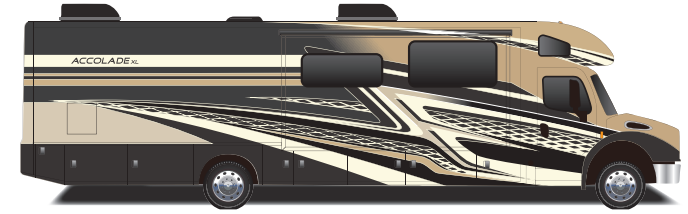

2024 ACCOLADE XL

37K OPTION C

37L OPTIONS A AND C

37M OPTIONS B AND C

OPTIONS

- A  Theater Sofa Option
- B  72" Hide-A-Bed Sofa Option
- C  Freestanding Dinette Option

EXTERIOR SELECTIONS

Beige Lightning Paint

Blue Lightning Paint

Grey Lightning Paint

Red Lightning Paint

FABRIC OPTIONS

E-Z Drive™ Premier: Computer-balanced driveshaft, rear air suspension, heavy-duty rear stabilizer bar, full air brakes, SACHS shocks
 Dual-pane, tinted, safety-glass windows
 Roof-mounted Girard® patio awning with LED lights
 2,000W pure sine wave inverter
 Power cord reel with 50 amp service
 Aqua-Hot® 250D hydronic water and heating system with 5 in. LED screen
 9 in. Sony® infotainment center with Apple CarPlay® and Android Auto™
 Backup and side-view cameras
 21 cu. ft. side-by-side residential refrigerator with ice and water in door
 Flush-mounted convection microwave