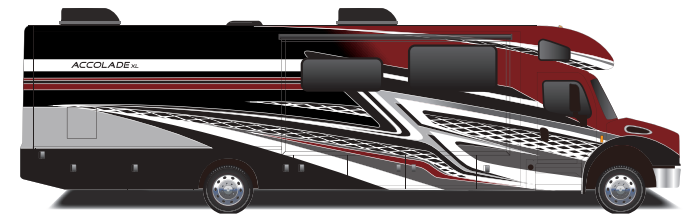

Red Lightning Paint