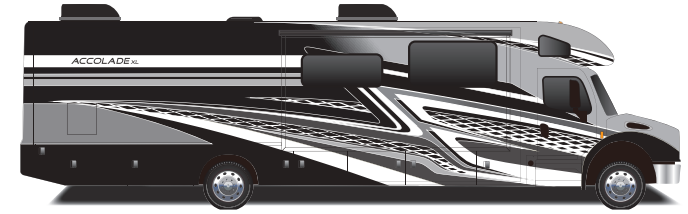

Grey Lightning Paint